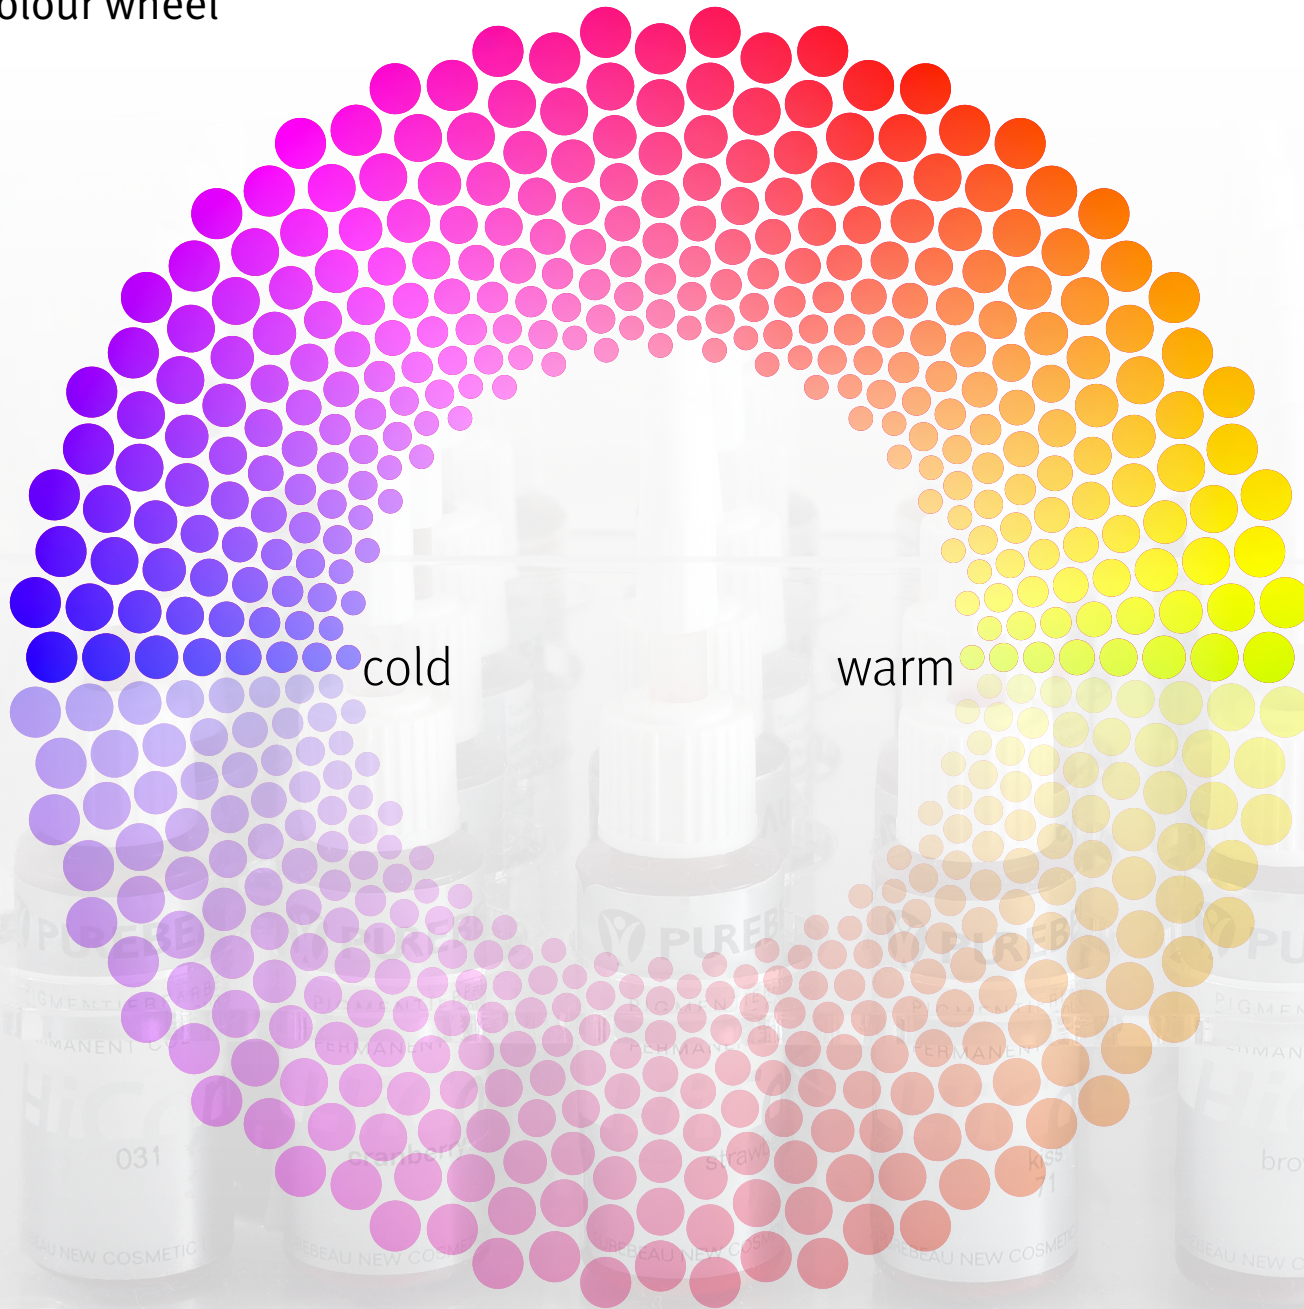

petrol

12/turboblack

imoteph

imoteph

jetblack

jetblack

dark

imoteph

imoteph

jetblack

jetblack

orchid black

orchid black

Correction eyelid with blue cast: AB dark/LFoo3

Colour wheel

Composites

1 Base colour; organic
natural covering

2 Brilliancy; organic/mineral
Secondary colour, nuances

3 Base colour; mineral
matt covering

Types of colour LIPS

Gradation

Hair colour

light blonde

blonde

red

brown

dark brown

black

pale

nude

mondial

strawberry