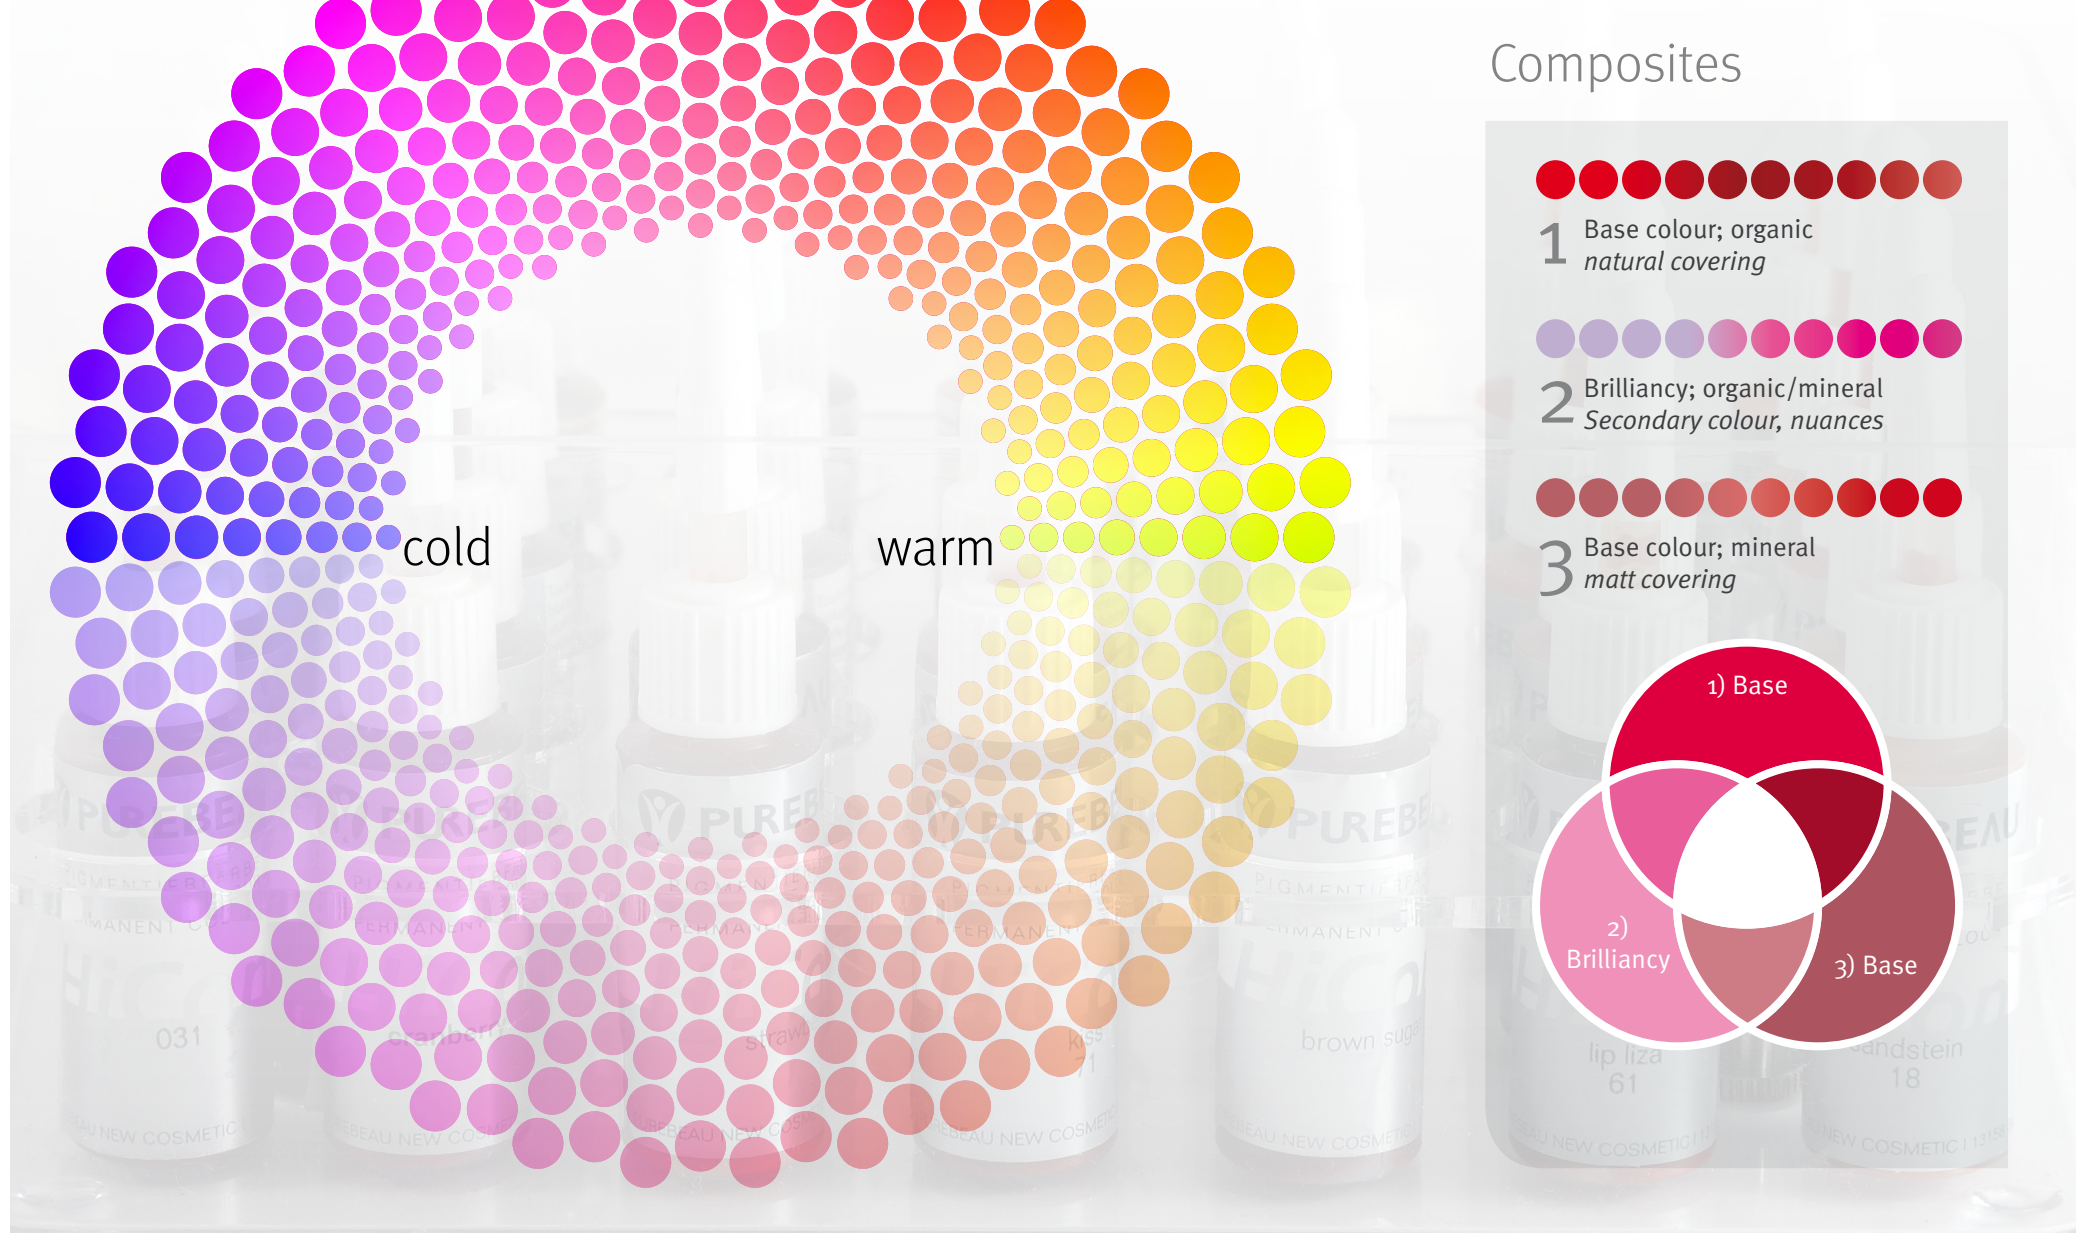

petrol

12/turboblack

imoteph

imoteph

jetblack

jetblack

dark

imoteph

imoteph

jetblack

jetblack

orchid black

orchid black

Correction eyelid with blue cast: AB dark/LFoo3

Colour wheel

Composites

1 Base colour; organic
natural covering

2 Brilliancy; organic/mineral
Secondary colour, nuances

3 Base colour; mineral
matt covering

Types of colour LIPS

Gradation

Hair colour

light blonde

blonde

red

brown

dark brown

black

pale

nude

mondial

strawberry